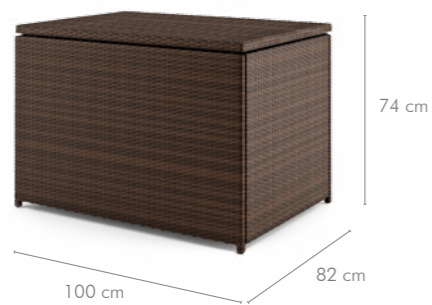

COLORS OF THE COLLECTION

ROYAL

SCATOLA

MODERN