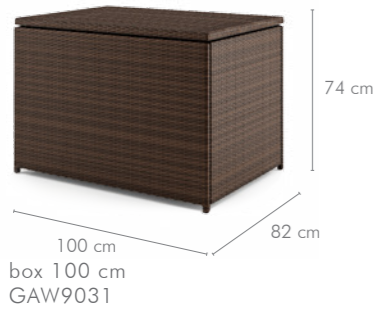

SCATOLA

COLOR BRAIDS

RUBIC

COLOR BRAIDS

SCALEO

COLOR BRAIDS

plant pot 60 cm
PAW9110

plant pot 80 cm
PAW9111