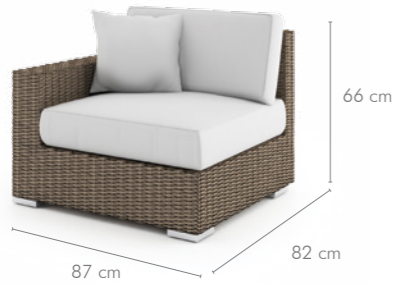

middle element
KAW9003

corner 87 cm L/R
KAW9012 (left)
KAW9013 (right)

corner 82 cm
KAW9002

small table / puff 72 cm
JAW9120

VENEZIA

COLOR BRAIDS

MODERN BROWN ROYAL BROWN ROYAL SAND ROYAL GRAY ROYAL WHITE

COLOR UPHOLSTERY