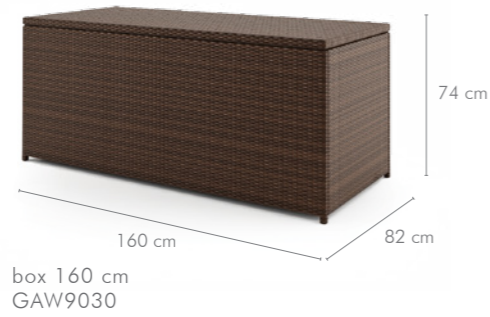

SCATOLA

COLOR BRAIDS

RUBIC

COLOR BRAIDS

SCALEO

COLOR BRAIDS

plant pot 60 cm
PAW9110

plant pot 80 cm
PAW9111