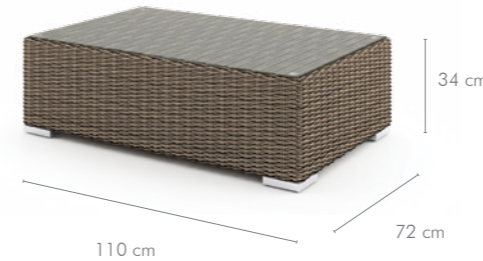

BEIGE GRAPHITE

armchair
KAW9123

middle element
KAW9124

corner 82 cm
KAW9122

small table / puff 72 cm
JAW9120

lounge L/R
KAW9010 (left)
KAW9011 (right)

table 110 cm
TAW9120

table 110 cm
TAW9120