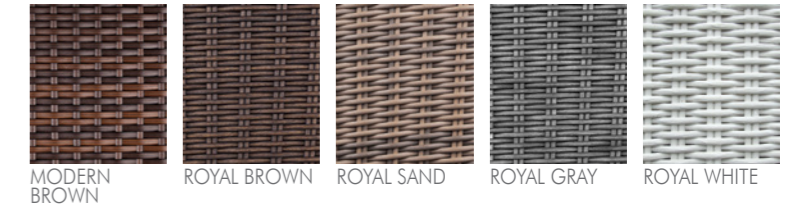

VENEZIA

COLOR BRAIDS

COLOR UPHOLSTERY