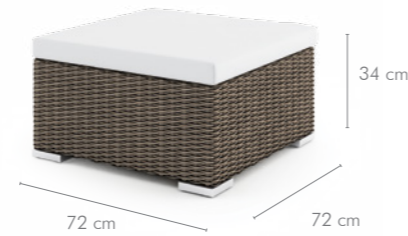

small table / puff 72 cm
JAW9120