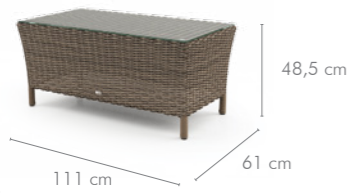

armchair
CAW9170

COLOR UPHOLSTERY

small table
TAW9170