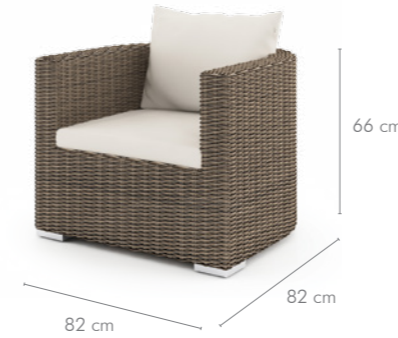

armchair
KAW9123