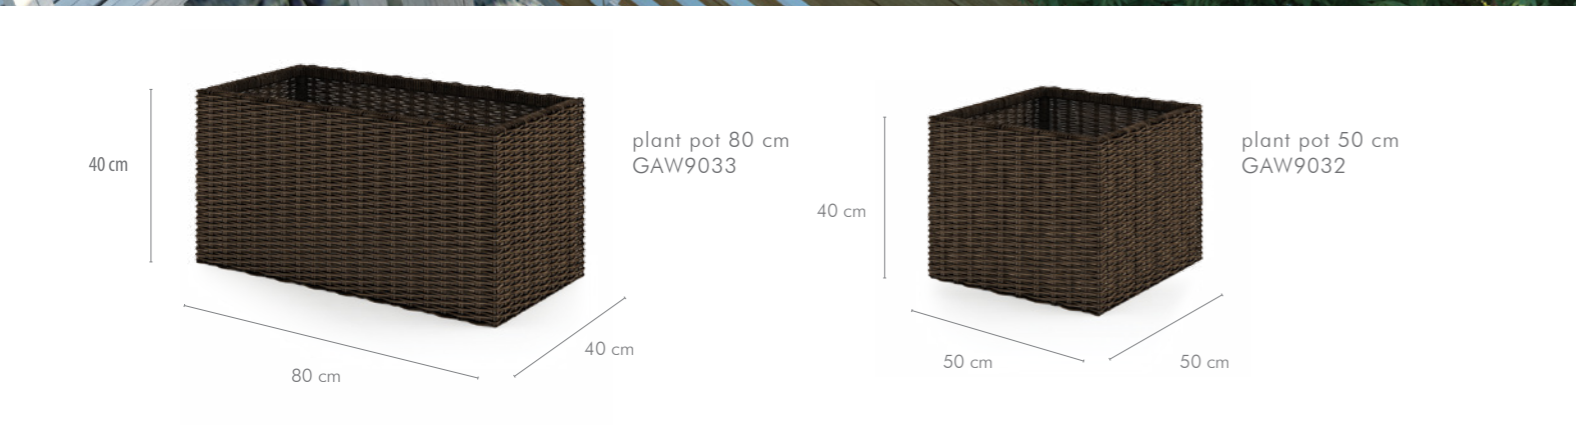

swing
LHW9240

couch
LAW9130

small table ROMEO (glass top)
TAW9100

LUNA

SCALEO

plant pot 60 cm
PAW9110

plant pot 80 cm
PAW9111

plant pot 100 cm
PAW9112