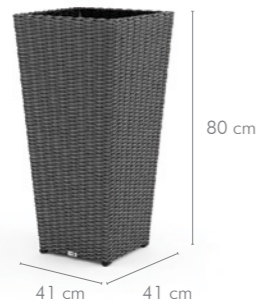

SCATOLA

COLOR BRAIDS

RUBIC

COLOR BRAIDS

SCALEO

COLOR BRAIDS

plant pot 60 cm
PAW9110

plant pot 80 cm
PAW9111