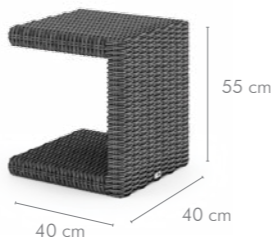

CHAIRS

ARMCHAIRS

MARA

couch
LAW9060

couch
LAW9260

small table ROMEO
TAW9100

GRAZIA

COCOON

swing
LHW9240

couch
LAW9130

small table ROMEO (glass top)
TAW9100

LUNA

SCALEO

plant pot 60 cm
PAW9110

plant pot 80 cm
PAW9111

plant pot 100 cm
PAW9112