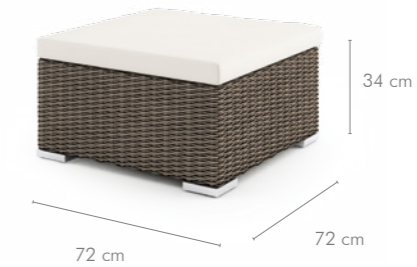

BEIGE GRAPHITE

armchair
KAW9123

middle element
KAW9124

corner 82 cm
KAW9122

small table / puff 72 cm
JAW9120

lounge L/R
KAW9010 (left)
KAW9011 (right)

table 110 cm
TAW9120

table 110 cm
TAW9120