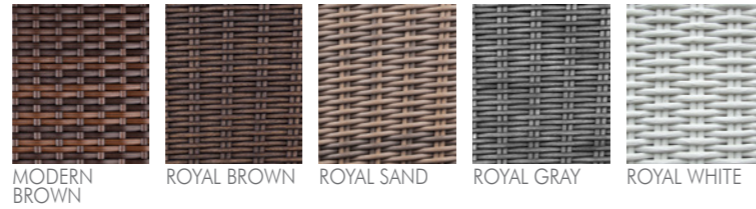

RUBIC

COLORS OF THE COLLECTION

ROYAL

ROYAL sand

color of materials - beige

ROYAL brown

color of materials - beige

ROYAL gray

color of materials - graphite

ROYAL white

color of materials - graphite

box 100 cm
GAW9031

box 160 cm
GAW9030

SCATOLA

MODERN

MODERN brown

color of materials - beige

TECHNICAL DESCRIPTION

MILANO

COLOR BRAIDS

MODERN BROWN ROYAL BROWN ROYAL SAND ROYAL GRAY ROYAL WHITE

COLOR UPHOLSTERY

BEIGE GRAPHITE

armchair
KAW9004