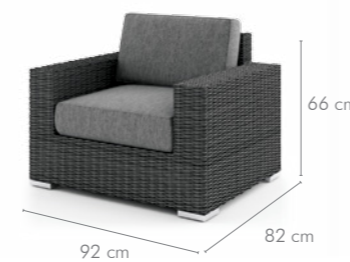

CARE

MILANO

armchair KAW9004
corner KAW9012 (left)
corner KAW9002
middle element KAW9003
lounge KAW9011 (right)
table TAW9120

box Scatola GAW9030
plant pot Scaleo 80 cm PAW9111

MILANO

armchair
KAW9004

corner 87 cm L/R
KAW9012 (left)
KAW9013 (right)

corner 82 cm
KAW9002

small table / puff 72 cm
JAW9120

middle element
KAW9003

lounge L/R
KAW9010 (left)
KAW9011 (right)

table 110 cm
TAW9120

VENEZIA

corner KAW9122
armchair KAW9123
small table / puff JAW9120
middle element KAW9124