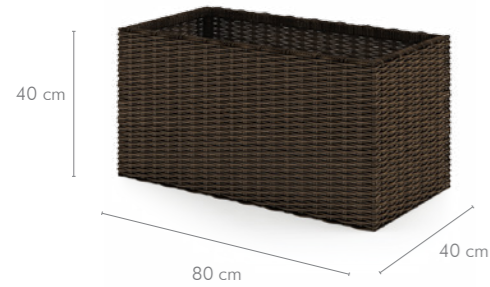

SCATOLA

COLOR BRAIDS

RUBIC

COLOR BRAIDS

SCALEO

COLOR BRAIDS

plant pot 60 cm
PAW9110

plant pot 80 cm
PAW9111