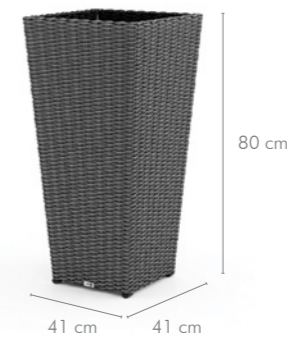

swing
LHW9240

couch
LAW9130

small table ROMEO (glass top)
TAW9100

LUNA

SCALEO

plant pot 60 cm
PAW9110

plant pot 80 cm
PAW9111

plant pot 100 cm
PAW9112