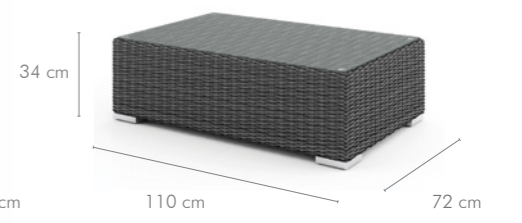

CARE

MILANO

armchair KAW9004
corner KAW9012 (left)
corner KAW9002
middle element KAW9003
lounge KAW9011 (right)
table TAW9120

box Scatola GAW9030
plant pot Scaleo 80 cm PAW9111

MILANO

armchair
KAW9004

corner 87 cm L/R
KAW9012 (left)
KAW9013 (right)

corner 82 cm
KAW9002

small table / puff 72 cm
JAW9120

middle element
KAW9003

lounge L/R
KAW9010 (left)
KAW9011 (right)

table 110 cm
TAW9120

VENEZIA

corner KAW9122
armchair KAW9123
small table / puff JAW9120
middle element KAW9124