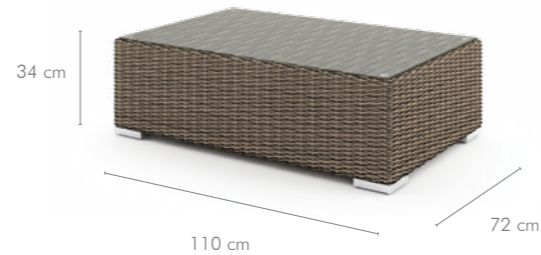

BEIGE GRAPHITE

armchair
KAW9123

middle element
KAW9124

corner 82 cm
KAW9122

small table / puff 72 cm
JAW9120

lounge L/R
KAW9010 (left)
KAW9011 (right)

table 110 cm
TAW9120

table 110 cm
TAW9120