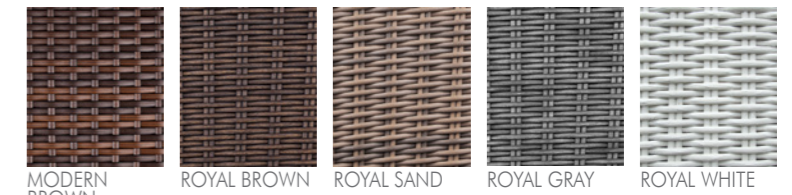

PORTOFINO

COLOR BRAIDS

sofa
LAW9090

COLOR UPHOLSTERY

FIRENZE

COLOR BRAIDS

sofa
CAW9171

COLOR UPHOLSTERY

small table
TAW9170

armchair
CAW9170

LEONARDO

COLOR BRAIDS

sofa
KAW7021

COLOR UPHOLSTERY

small table
TAW9171

armchair
KAW7020

GRAZIA

COLOR BRAIDS

couch
LAW9260

COLOR UPHOLSTERY

MARA

COLOR BRAIDS

couch
LAW9060

LUNA