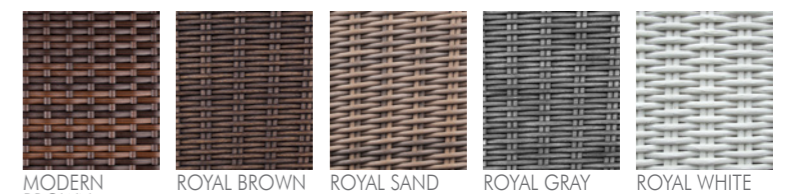

GRAZIA

COLOR BRAIDS

couch
LAW9260

COLOR UPHOLSTERY

MARA

COLOR BRAIDS

couch
LAW9060

LUNA

COLOR BRAIDS | COLOR UPHOLSTERY

couch
LAW9130

ROMEO

COLOR BRAIDS

small table
TAW9100

small table (glass top)
TAW9100

RAPALLO

table 220 cm
TAW9020