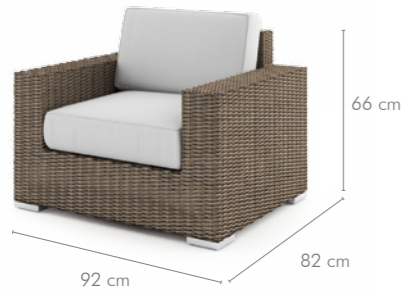

armchair
KAW9004