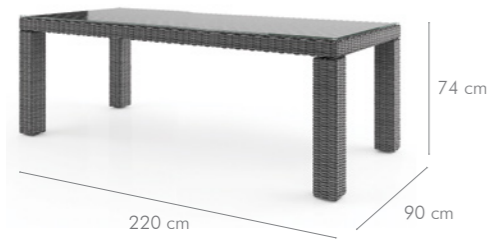

COLOR BRAIDS | COLOR UPHOLSTERY

couch
LAW9130

ROMEO

COLOR BRAIDS

small table
TAW9100

small table (glass top)
TAW9100

RAPALLO

table 220 cm
TAW9020