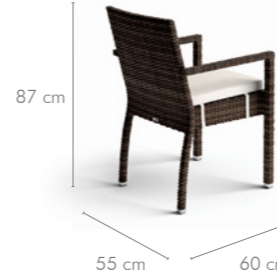

MONA

chair
CAW9080