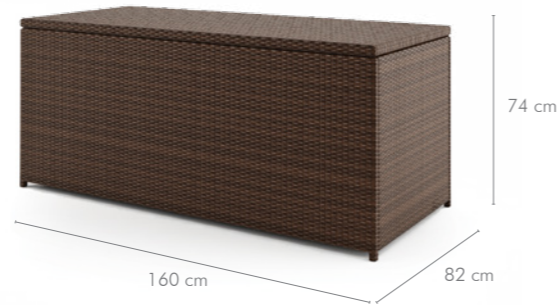

color of materials - graphite

ROYAL white

color of materials - graphite

box 100 cm
GAW9031

box 160 cm
GAW9030

SCATOLA

MODERN

MODERN brown