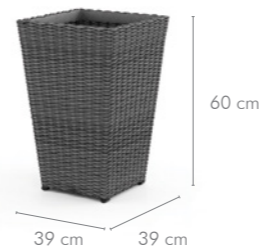

swing
LHW9240

couch
LAW9130

small table ROMEO (glass top)
TAW9100

LUNA

SCALEO

plant pot 60 cm
PAW9110

plant pot 80 cm
PAW9111

plant pot 100 cm
PAW9112