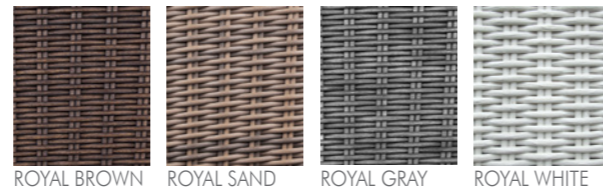

color of materials - beige

TECHNICAL DESCRIPTION

MILANO

COLOR BRAIDS

MODERN BROWN ROYAL BROWN ROYAL SAND ROYAL GRAY ROYAL WHITE

COLOR UPHOLSTERY

BEIGE GRAPHITE

armchair
KAW9004

PORTOFINO

COLOR BRAIDS

sofa
LAW9090

COLOR UPHOLSTERY

FIRENZE

COLOR BRAIDS

sofa
CAW9171

COLOR UPHOLSTERY

small table
TAW9170

armchair
CAW9170

LEONARDO

COLOR BRAIDS

sofa
KAW7021

COLOR UPHOLSTERY

small table
TAW9171

armchair
KAW7020

GRAZIA

COLOR BRAIDS

couch
LAW9260

COLOR UPHOLSTERY

MARA

COLOR BRAIDS

couch
LAW9060

LUNA