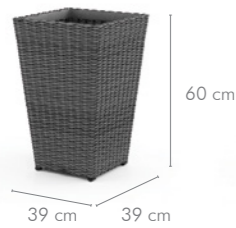

SCATOLA

COLOR BRAIDS

RUBIC

COLOR BRAIDS

SCALEO

COLOR BRAIDS

plant pot 60 cm
PAW9110

plant pot 80 cm
PAW9111