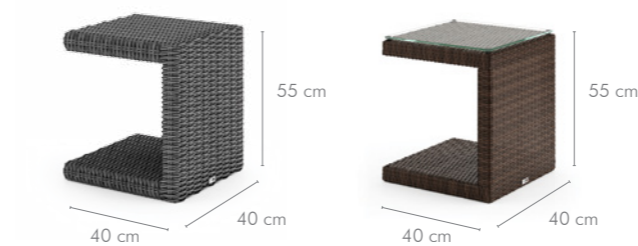

COLOR BRAIDS | COLOR UPHOLSTERY

couch
LAW9130

ROMEO

COLOR BRAIDS

small table
TAW9100

small table (glass top)
TAW9100

RAPALLO

table 220 cm
TAW9020