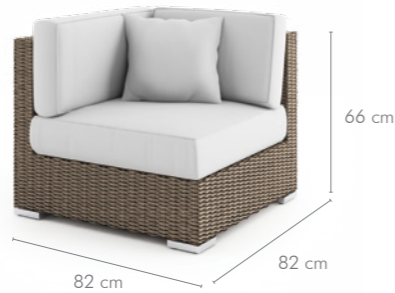

middle element
KAW9003

corner 87 cm L/R
KAW9012 (left)
KAW9013 (right)

corner 82 cm
KAW9002

small table / puff 72 cm
JAW9120

VENEZIA

COLOR BRAIDS

MODERN BROWN ROYAL BROWN ROYAL SAND ROYAL GRAY ROYAL WHITE

COLOR UPHOLSTERY