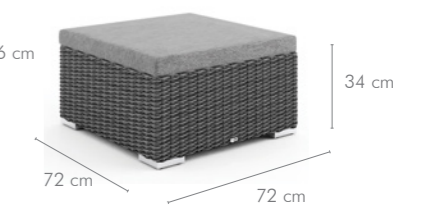

small table / puff 72 cm
JAW9120