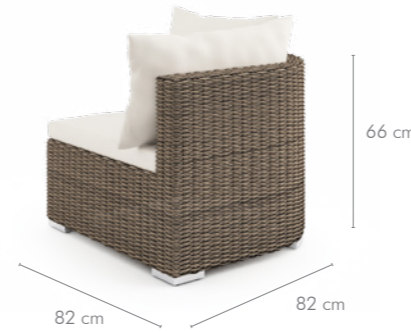

corner 82 cm
KAW9122