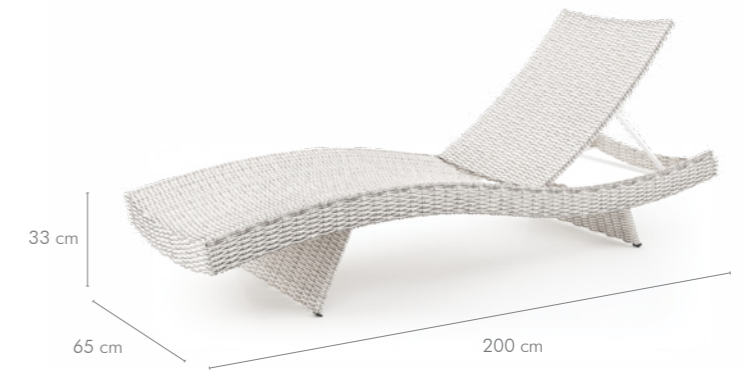

CHAIRS

ARMCHAIRS

MARA

couch
LAW9060

couch
LAW9260

small table ROMEO
TAW9100

GRAZIA

COCOON

swing
LHW9240

couch
LAW9130

small table ROMEO (glass top)
TAW9100

LUNA

SCALEO

plant pot 60 cm
PAW9110

plant pot 80 cm
PAW9111

plant pot 100 cm
PAW9112