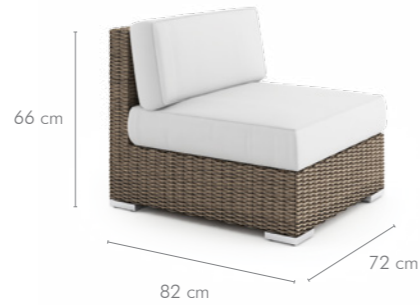

middle element
KAW9003

corner 87 cm L/R
KAW9012 (left)
KAW9013 (right)

corner 82 cm
KAW9002

small table / puff 72 cm
JAW9120

VENEZIA

COLOR BRAIDS

MODERN BROWN ROYAL BROWN ROYAL SAND ROYAL GRAY ROYAL WHITE

COLOR UPHOLSTERY