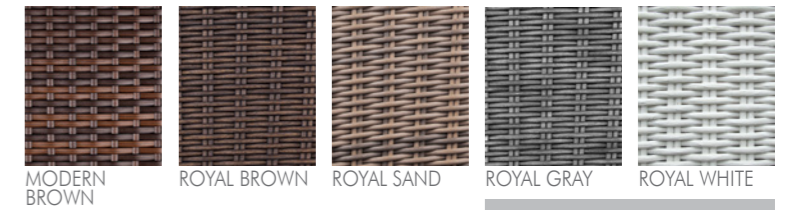

COLOR BRAIDS | COLOR UPHOLSTERY

couch
LAW9130

ROMEO

COLOR BRAIDS

small table
TAW9100

small table (glass top)
TAW9100

RAPALLO

table 220 cm
TAW9020

table 160 cm
TAW9021

COLOR BRAIDS

TRAMONTO

chair
CAW9140

STRATO

chair
CAW9150

COLOR BRAIDS

COLOR UPHOLSTERY