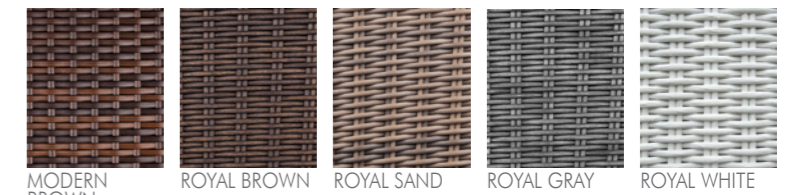

GRAZIA

COLOR BRAIDS

couch
LAW9260

COLOR UPHOLSTERY

MARA

COLOR BRAIDS

couch
LAW9060

LUNA

COLOR BRAIDS | COLOR UPHOLSTERY

couch
LAW9130

ROMEO

COLOR BRAIDS

small table
TAW9100

small table (glass top)
TAW9100

RAPALLO

table 220 cm
TAW9020