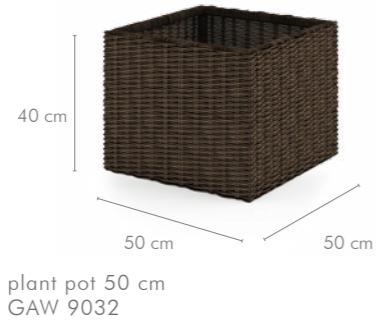

SCATOLA

COLOR BRAIDS

RUBIC

COLOR BRAIDS

SCALEO

COLOR BRAIDS

plant pot 60 cm
PAW9110

plant pot 80 cm
PAW9111